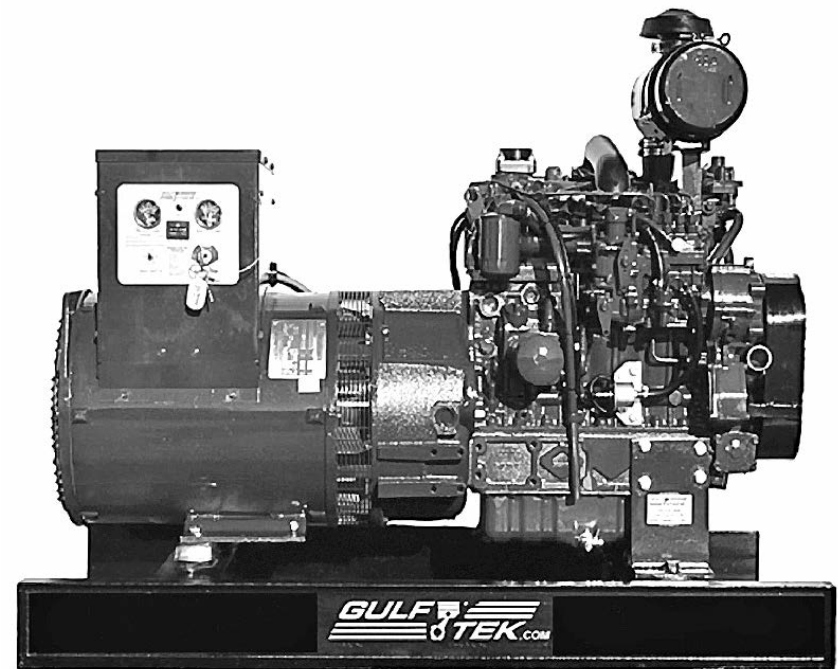

MARINE AND INDUSTRIAL GENERATORS

Kubota

AUTHORIZED DISTRIBUTOR
ENGINES | GENERATORS | PARTS

(800) 925-4966

Keel Cooled Models

MODEL	KW	PRICE
KG8KWKC-ECS	8	\$6,216.00
KG10KWKC-ECS	10	\$6,437.00
KG12KWKC-ECS	12	\$7,140.00
KG15KWKC-ECS	15	\$8,201.00
KG20KWKC-ECS	20	\$9,529.00
KG25KWKC-ECS	25	\$9,823.00
KG30KWKC-ECS	30	\$10,301.00