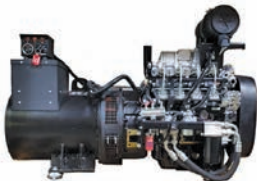

MONTHLY SALE SPECIALS

ISUZU

KEEL COOLED GENERATORS

YANMAR

23KW ISUZU

\$8,950

30KW ISUZU

\$10,799

45KW YANMAR

\$12,399

1800 RPM Diesel 4 Cylinder Engine, Heavy Duty Brushless Generator End with Marine Coating, Auxiliary Windings for Motor Starting and Automatic Voltage Regulator.

ML ENGINE

800.960.0068