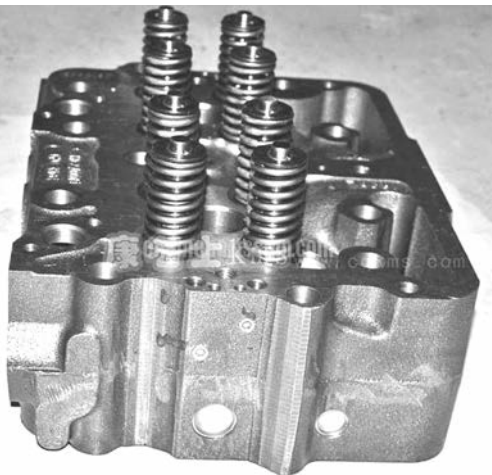

HILL MACHINE HEADWORKS *SEATTLE*

CYLINDER HEAD SALES & SERVICE

**CAT
CUMMINS
DETROIT
JOHN DEERE
LUGGER
EMD
MITSUBISHI
VOLVO**

**WE DO GAS HEADS AS WELL
WE HAVE A LARGE INVENTORY OF REBUILT
HEADS ON THE SHELF**