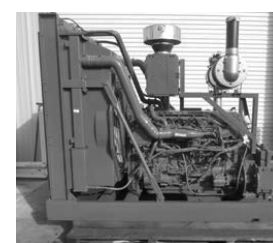

160 HP, Low Hours
\$6,000

Perkins 1104 Tier IV Power Unit

100-117 HP RTO, Low Hours
Call For Pricing

Caterpillar 3126 Tier II Power Unit

200 HP RTO, Low Hours - \$7,500

INVENTORY & COMPONENTS!

KT38 Cummins Engine

Exchange Price Includes New Air Silencer.
Outright Price Includes Exhaust Manifold, Flywheel, Tank W/P, Pipes For Raw W/P, Air Silencers.

Rebuilt Cummins Diesel Engines

	Exchange	Outright
KT19 / 1150 / 450	\$ 28,000	\$ 38,000
KTA19 / 1150 / 525	\$ 32,000	\$ 42,000
QSK19	\$ 47,500	\$ 60,000
KTA38 High Profile	\$ 75,000	\$ 95,000
KTA38 Low Profile	\$ 102,000	\$ 137,000
KTA50 High Profile	\$ 90,000	\$ 125,000
KTA50 Low Profile	\$ 105,000	\$ 145,000
QSK50 Engine	\$ 185,000	Includes Swing

FMCWT2450 Pump 4.5
FLUID END
WT2450, Part# P540619,
2400HP, Speed 1950, Gear
Ratio: 6:39:1 - \$110,000

OFS 4700 Transmission
SN# 6610392590, 600HP,
Pyroban Equipment,
Cert# PYROBAN06ATEX0121X
\$40,000

Pacemaker Pumps 700BHP
BS# 322656, 141111PTL7/576
Fluid End BSPAR# 322690
SN: F0914-25960, MFG 2014
\$105,000

QSB 6.7 Cummins Power Unit
260HP, SN# 46941797, CPL 8611
260HP @2200RPM, MFG 2008
\$20,000

Cummins QSX15 Power Unit
Tier IV Compliant, CPL 3350,
600HP @2100, MFG 4/2012
7 Available - \$55,000

**NEW
SURPLUS
NEW
SURPLUS
CALL
NOW!!**