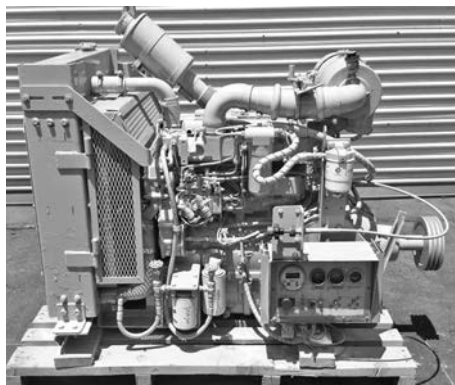

SEE OUR COMPLETE INVENTORY ON THE WORLD WIDE WEB

NO C.O.D'S PLEASE
WE ACCEPT VISA AND MASTERCARD
Se Habla Español

POWER UNITS

Caterpillar C4.4 Power Unit

Tier III, 100 HP RTO - Call For Pricing

3054C Caterpillar Power Unit

160 HP, Low Hours
\$6,000

Perkins 1104 Tier IV Power Unit

100-117 HP RTO, Low Hours
Call For Pricing

Caterpillar 3126 Tier II Power Unit

200 HP RTO, Low Hours - \$7,500

INVENTORY & COMPONENTS!

KT38 Cummins Engine

950-1200 HP, Rebuilt
\$65,000

Rebuilt Detroit Diesel Marine Engines

Keel Cooled	Exch Price US	Outright Price US
3-71	\$ 7,000	\$ 10,500
4-71	\$ 8,200	\$ 11,700
6-71	\$ 10,000	\$ 13,500
8V71	\$ 12,200	\$ 16,000
8V92 N	\$ 14,000	\$ 19,700
12V71 N	\$ 20,500	\$ 28,550
16V92 N	\$ 36,000	\$ 46,000

Exchange Price Includes New Air Silencer.
Outright Price Includes Exhaust Manifold, Flywheel, Tank W/P, Pipes For Raw W/P, Air Silencers.

Rebuilt Cummins Diesel Engines

	Exchange	Outright
KT19 / 1150 / 450	\$ 28,000	\$ 38,000
KTA19 / 1150 / 525	\$ 32,000	\$ 42,000
QSK19	\$ 47,500	\$ 60,000
KTA38 High Profile	\$ 75,000	\$ 95,000
KTA38 Low Profile	\$ 102,000	\$ 137,000
KTA50 High Profile	\$ 90,000	\$ 125,000
KTA50 Low Profile	\$ 105,000	\$ 145,000
QSK50 Engine	\$ 185,000	Includes Swing