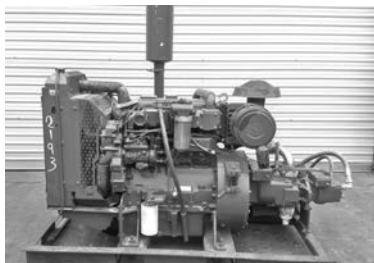

SEE OUR COMPLETE INVENTORY ON THE WORLD WIDE WEB

NO C.O.D'S PLEASE
WE ACCEPT VISA AND MASTERCARD
Se Habla Español

POWER UNITS

Caterpillar C4.4 Power Unit

Tier III, 100 HP RTO - Call For Pricing

3054C Caterpillar Power Unit

160 HP, Low Hours
\$6,000

Perkins 1104 Tier IV Power Unit

100-117 HP RTO, Low Hours
Call For Pricing

Caterpillar 3126 Tier II Power Unit

200 HP RTO, Low Hours - \$7,500

INVENTORY & COMPONENTS!

KT38 Cummins Engine

950-1200 HP, Rebuilt
\$65,000

Rebuilt Detroit Diesel Marine Engines

Keel Cooled	Exch Price US	Outright Price US
3-71	\$ 7,000	\$ 10,500
4-71	\$ 8,200	\$ 11,700
6-71	\$ 10,000	\$ 13,500
8V71	\$ 12,200	\$ 16,000
8V92 N	\$ 14,000	\$ 19,700
12V71 N	\$ 20,500	\$ 28,550
16V92 N	\$ 36,000	\$ 46,000

Exchange Price Includes New Air Silencer.
Outright Price Includes Exhaust Manifold, Flywheel, Tank W/P, Pipes For Raw W/P, Air Silencers.

Rebuilt Cummins Diesel Engines

	Exchange	Outright
KT19 / 1150 / 450	\$ 28,000	\$ 38,000
KTA19 / 1150 / 525	\$ 32,000	\$ 42,000
QSK19	\$ 47,500	\$ 60,000
KTA38 High Profile	\$ 75,000	\$ 95,000
KTA38 Low Profile	\$ 102,000	\$ 137,000
KTA50 High Profile	\$ 90,000	\$ 125,000
KTA50 Low Profile	\$ 105,000	\$ 145,000
QSK50 Engine	\$ 185,000	Includes Swing