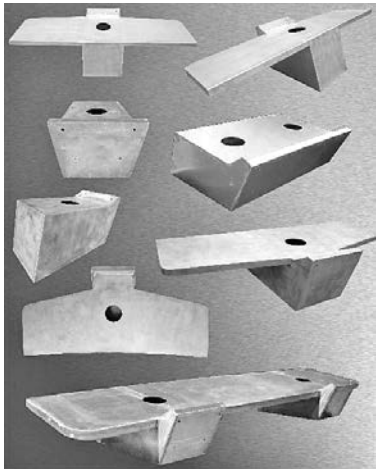

AFFORDABLE OUTBOARD ENGINE BRACKETS

SINGLE ENGINE BRACKETS STARTING AT \$699
CALL: 228-342-1658 • CREDIT CARDS & SHIPPING!