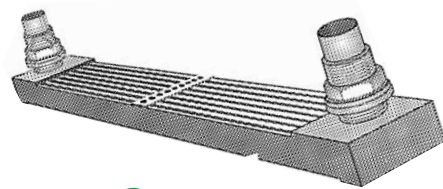

FERNSTRUM GRIDCOOLERS

CALL FOR OUR NEW CATALOG

"WE SHIP WORLDWIDE!"

"WE SHIP WORLDWIDE!"

HULL: Anchors Bumpers Gridcoolers Hull Anodes Propellers Nozzles Shaft Bearings DECK: Bits	Blocks Chocks Doors Gangways Hatches Kevels Manholes Scuppers Scuttles Winches	ENGINE ROOM Air Compressors Battery Boxes Blowers Separators PUMPS: Custom Packages <i>Call us with your performance needs & we'll provide it!</i>	PLUMBING: Sewage Treatment Type I MSD's Type II MSD's Strainers Skimmers Toilets Valves Watermakers Water Purifiers	GALLEY: Air Conditioners Faucets Freezers Oil-free Fryers Ovens Ranges	Refrigerators Sinks QUARTERS: Beds Desks Lockers	SAFETY: Distress Signals Dock Boxes EPIRBS Fire Extinguishers Fire Nozzles Immersion Suits	Ladders Life Preservers Life Rafts Lights Radar Transponders PILOT HOUSE: Clearview Screens Compasses Controls	Fans Heaters Portlights Seating Steering Wheels Windows NAVIGATION: Airhorns Bells	Lights Searchlights COATINGS new Ceramics new Epoxys fire coatings insulators Super Therm

1-800-725-3787 • (504) 525-7137 • Fax: 504/525-6303

www.brtmarine.com