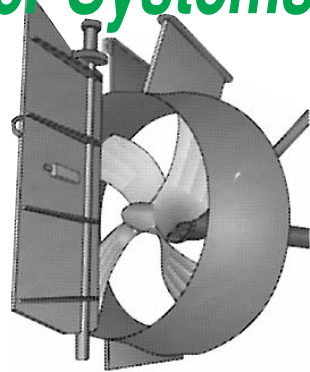

Propellers, Nozzles, Triple and Flap Rudder Systems

Hydrodynamic design with specially skewed propeller produces **LESS DRAG, LESS VIBRATION, and LONGER LIFE** for your nozzle!

New Rice Flap Rudder System. Decreases turning radius by 70% when compared to conventional rudders. A minimum of 5% reduction in fuel consumption. Reduced traveling time even with large loads. Typically pays for itself in two years

Rice Thrust Nozzles also available
8 to 13% more bollard pull
8-10% more free running speed • 8-12% fuel savings
Custom designs available

- brass
- aluminum
- stainless steel
- fixed or opening
- bolt-in or weld-in
- with / without cover
- with / without screen
- 10 to 18 inch diameters