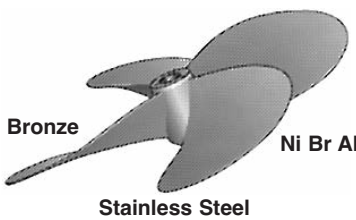

Propellers, Nozzles, Triple and Flap Rudder Systems

Hydrodynamic design with specially skewed propeller produces **LESS DRAG, LESS VIBRATION, and LONGER LIFE** for your nozzle!

New Rice Flap Rudder System. Decreases turning radius by 70% when compared to conventional rudders. A minimum of 5% reduction in fuel consumption. Reduced traveling time even with large loads. Typically pays for itself in two years

Rice Thrust Nozzles also available
8 to 13% more bollard pull
8-10% more free running speed • 8-12% fuel savings
Custom designs available

- brass
- aluminum
- stainless steel
- fixed or opening
- bolt-in or weld-in
- with / without cover
- with / without screen
- 10 to 18 inch diameters