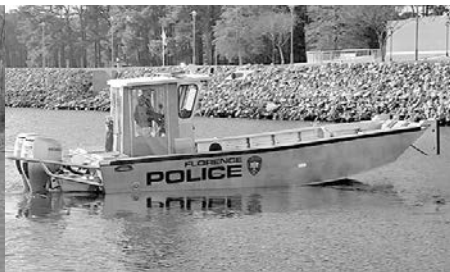

LIFETIME CUSTOM ALUMINUM BOATS

25' LANDING CRAFT

WORK BOAT 20', 24' - IN STOCK

DECK BARGE 24' HYDRAULIC CRANE

24' PATROL LANDING CRAFT - IN STOCK

30' LANDING CRAFT - IN STOCK

PILOTHOUSE 40'

**~ Stock Workboats Available ~
Workboats and Landing Craft in Stock**