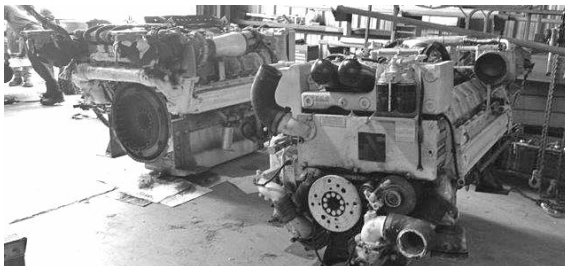

ST. JOHNS SHIP BUILDING

**For More  
Information Call  
386-328-6054**

- **St. Johns Drydock**
- **New Construction**
- **Dockage Specials**

**BEST TRUCKABLE  
TUG BOAT AVAILABLE**

25' 10" Length • 600 Total Horse Power  
17' Height of Eye  
For Sale / Lease - \$289,000.00

**MTU V12, 2000 Series For Sale**

1,085 HP, M70 Marine,  
Heat Exchanged,  
Operating Running Condition,  
Approx. 11,000 Hrs  
\$39,500.00

Tug "ST. JOHNS"  
58' Twin Caterpillar 3408 425 hp ea.  
For Sale \$270,000.00