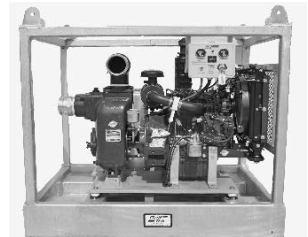

GL SERIES
LOWBOY II

GL7000-USA	\$4,650.00
GL11000-USA	\$5,750.00

Marine and Industrial Generators

Pressure Washer
3K to 10K Cold Water
3K to 5K Hot Water

Trash Pumps 3 to 6 Inch

HPU Units

LIST OF SPECIFICATIONS

Kubota Diesel Engine
1800 RPM Generator Single or 3 Phase
Brushless Exciter
Automatic Voltage Regulator
High Temp and Low oil shutdown system
Air Cleaner
Belt Guard
Hour Meter
Key Switch
Stable Flex Neoprene Vibration Isolators
Fuel Filter
Mechanical Fuel Transfer Pump