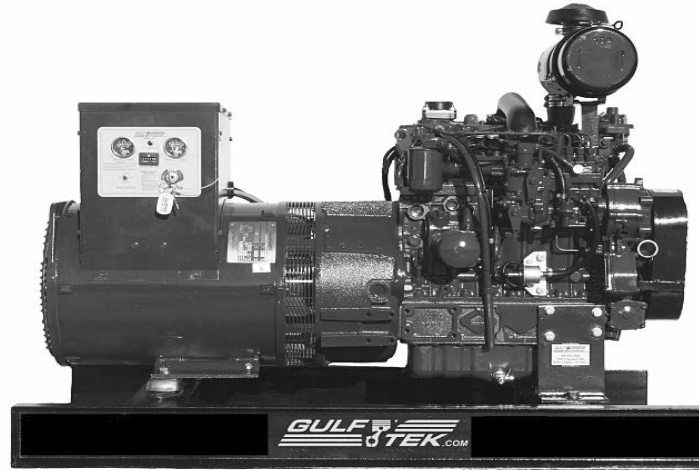

TOUGH
Kubota
PARTS

LARGE INVENTORY
SAME DAY SHIPPING

KUBOTA
Reman

STARTERS / ALTERNATORS / TURBO'S

Kubota

AUTHORIZED DISTRIBUTOR

(800) 925-4966

ENGINES / GENERATORS / PARTS

GL SERIES
LOWBOY II

GL7000-USA	\$4,650.00
GL11000-USA	\$5,750.00

Marine and Industrial Generators

Pressure Washer
3K to 10K Cold Water
3K to 5K Hot Water

Trash Pumps 3 to 6 Inch

HPU Units

LIST OF SPECIFICATIONS

Kubota Diesel Engine
1800 RPM Generator Single or 3 Phase
Brushless Exciter
Automatic Voltage Regulator
High Temp and Low oil shutdown system
Air Cleaner
Belt Guard
Hour Meter
Key Switch
Stable Flex Neoprene Vibration Isolators
Fuel Filter
Mechanical Fuel Transfer Pump