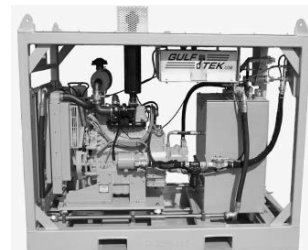

GL SERIES
LOWBOY II

GL7000-USA	\$4,650.00
GL11000-USA	\$5,750.00

Marine and Industrial Generators

Pressure Washer
3K to 10K Cold Water
3K to 5K Hot Water

Trash Pumps 3 to 6 Inch

HPU Units

LIST OF SPECIFICATIONS

Kubota Diesel Engine
1800 RPM Generator Single or 3 Phase
Brushless Exciter
Automatic Voltage Regulator
High Temp and Low oil shutdown system
Air Cleaner
Belt Guard
Hour Meter
Key Switch
Stable Flex Neoprene Vibration Isolators
Fuel Filter
Mechanical Fuel Transfer Pump