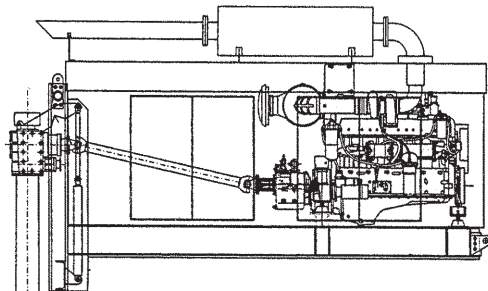

# RUDDERPROPELLERS

UP TO 2.400 HP

More  
than  
200  
in  
stock

**SCHOTTEL, JASTRAM,  
AQUAMASTER, ETC. (BOW) THRUSTERS**

**SCHRAVEN BV  
LOOVEER 4A  
POSTBOX 21  
6850 AA HUISSEN  
THE NETHERLANDS**

**Phone Int-31-26-325 23 28  
FAX Int-31-26-325 62 63**