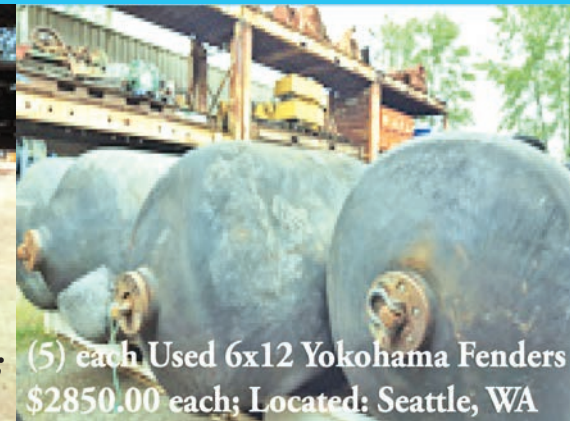

Belle Chasse, LA
Tel: 504-392-0442
www.rasmussenco.com

**New & Used Anchors
For Rent & For Sale**

**5' x 7' x 5' Surplus Used Steel Tanks
Located: Seattle, WA**

**Large Inventory of Poseidon & Flexifloat
Barges For Rent & For Sale: Seattle, WA;
Belle Chasse, LA; & Anderson, CA**

**(5) each Used 6x12 Yokohama Fenders
\$2850.00 each; Located: Seattle, WA**

**Diesel Mechanical Winches,
Hydraulic Winches, Hydraulic
Power Units, Air Winches**

**Please call, or email for a quote.
Seattle: 206-762-3700 Belle Chasse: 504-392-0442
info@rasmussenco.com ~ www.rasmussenco.com**