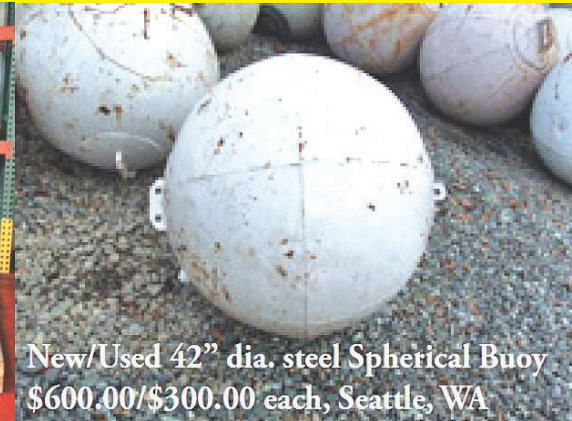

# Sales & Rentals

Seattle, WA  
Tel: 206-762-3700  
Info@rasmussenco.com

**RASMUSSEN EQUIPMENT COMPANY**  
*New, Used, & Reconditoned Marine Construction Equipment*

Belle Chasse, LA  
Tel: 504-392-0442  
www.rasmussenco.com

5' x 7' x 5' Surplus Used Steel Tanks  
\$975.00 each, Located: Seattle, WA

*Flexifloats and Poseidon floats available  
for rent; Seattle, WA & Anderson, CA*

New/Used Pullmaster H75 & M75  
Hydraulic winches, For Sale & For Rent