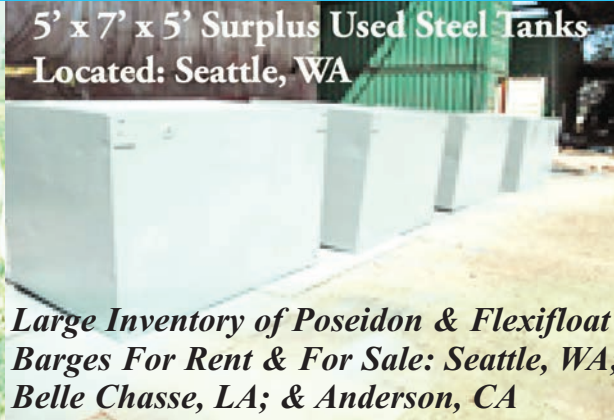

## RASMUSSEN EQUIPMENT COMPANY

*New, Used, & Reconditioned Sales ~ Rentals*

Belle Chasse, LA  
Tel: 504-392-0442  
www.rasmussenco.com

New & Used Anchors  
For Rent & For Sale

5' x 7' x 5' Surplus Used Steel Tanks  
Located: Seattle, WA