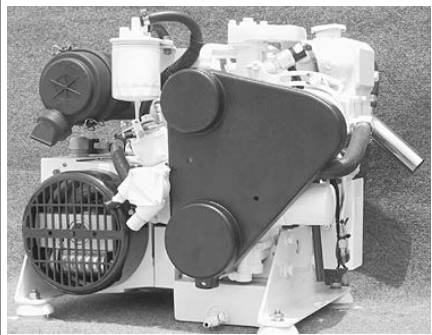

NEXT GENERATION POWER

ENGINEERING, INC.

DIESEL GENERATORS

Kyoto

1800 RPM Generators

Exchange Cooled Keel Cooled Radiator Cooled

1cyl	3.5kw	\$ 5,545.00	\$ n/a	\$ 4,395.00	Remote Radiator Only Add \$250.00 For Mounted Radiator
2cyl	5.5kw	6,690.00	5,425.00	5,575.00	
3cyl	7.0kw	7,995.00	5,850.00	6,125.00	Prices include ISO mounts, switch start with hour meter mounted, other accessories and options available.
3cyl	8.5kw	8,295.00	5,950.00	6,225.00	
3cyl	9.5kw	9,195.00	6,150.00	6,500.00	
4cyl	12.5kw	10,695.00	6,850.00	7,245.00	
4cyl	15kw	11,295.00	8,025.00	8,225.00	
4cyl	17.5kw	12,295.00	8,225.00	8,675.00	
4cyl	21kw	13,295.00	8,975.00	9,195.00	
4cyl	24kw	14,850.00	9,650.00	9,975.00	
4cyl	30kw	18,295.00	10,050.00	10,600.00	
4cyl	40kw	19,995.00	12,775.00	11,925.00	
4cyl	50kw	n/a	14,150.00	13,225.00	