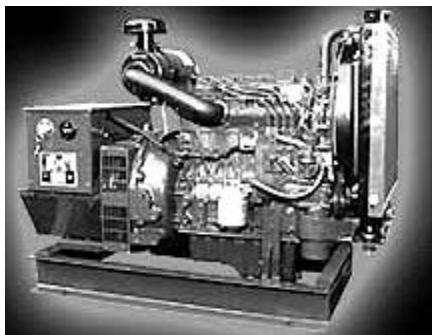

NEXT GENERATION POWER

ENGINEERING, INC.

DIESEL GENERATORS

Kyoto

1800 RPM Generators

Exchange Cooled Keel Cooled Radiator Cooled

1cyl	3.5kw	\$ 5,545.00	\$ n/a	\$ 4,395.00	Remote Radiator Only Add \$250.00 For Mounted Radiator
2cyl	5.5kw	6,690.00	5,425.00	5,575.00	
3cyl	7.0kw	7,995.00	5,850.00	6,125.00	Prices include ISO mounts, switch start with hour meter mounted, other accessories and options available.
3cyl	8.5kw	8,295.00	5,950.00	6,225.00	
3cyl	9.5kw	9,195.00	6,150.00	6,500.00	
4cyl	12.5kw	10,695.00	6,850.00	7,245.00	
4cyl	15kw	11,295.00	8,025.00	8,225.00	
4cyl	17.5kw	12,295.00	8,225.00	8,675.00	
4cyl	21kw	13,295.00	8,975.00	9,195.00	
4cyl	24kw	14,850.00	9,650.00	9,975.00	
4cyl	30kw	18,295.00	10,050.00	10,600.00	
4cyl	40kw	19,995.00	12,775.00	11,925.00	
4cyl	50kw	n/a	14,150.00	13,225.00	