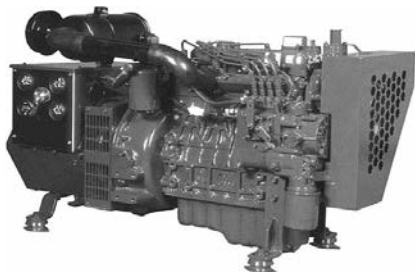

NEXT GEN

DIESEL GENERATORS

Kubota

1800 RPM Generators

		Heat Exchange Cooled	Keel Cooled	Radiator Cooled Remote Radiator Only	
1cyl	3.5kw	\$ 5,775.00	\$ n/a	\$ 4,525.00	
2cyl	5.5kw	6,975.00	5,400.00	5,575.00	
3cyl	7.0kw	8,642.00	6,050.00	6,465.00	Prices include ISO mounts, switch start with hour meter, other accessories and options available.
3cyl	8.5kw	8,998.00	6,250.00	6,575.00	
3cyl	9.5kw	9,986.00	6,475.00	6,935.00	
4cyl	12.5kw	11,829.00	7,200.00	7,600.00	
4cyl	15kw	12,458.00	8,200.00	8,525.00	
4cyl	17.5kw	13,572.00	8,600.00	9,125.00	
4cyl	21kw	14,685.00	9,450.00	9,675.00	
4cyl	25kw	n/a	10,100.00	10,450.00	
4cyl	30kw	20,160.00	10,500.00	11,120.00	
4cyl	40kw	n/a	14,475.00	12,500.00	
4cyl	50kw	n/a	15,600.00	13,950.00	