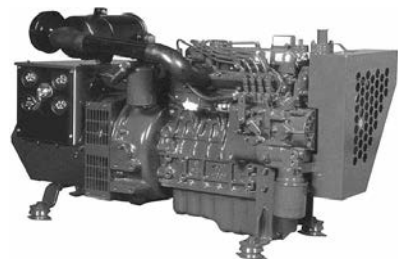

NEXT GENERATION POWER

ENGINEERING, INC.

DIESEL GENERATORS

Kyoto

1800 RPM Generators

Exchange Cooled Keel Cooled Radiator Cooled

1cyl	3.5kw	\$ 5,545.00	\$ n/a	\$ 4,395.00	Remote Radiator Only Add \$250.00 For Mounted Radiator
2cyl	5.5kw	6,690.00	5,425.00	5,575.00	
3cyl	7.0kw	7,995.00	5,850.00	6,125.00	Prices include ISO mounts, switch start with hour meter mounted, other accessories and options available.
3cyl	8.5kw	8,295.00	5,950.00	6,225.00	
3cyl	9.5kw	9,195.00	6,150.00	6,500.00	
4cyl	12.5kw	10,695.00	6,850.00	7,245.00	
4cyl	15kw	11,295.00	8,025.00	8,225.00	
4cyl	17.5kw	12,295.00	8,225.00	8,675.00	
4cyl	21kw	13,295.00	8,975.00	9,195.00	
4cyl	24kw	14,850.00	9,650.00	9,975.00	
4cyl	30kw	18,295.00	10,050.00	10,600.00	
4cyl	40kw	19,995.00	12,775.00	11,925.00	
4cyl	50kw	n/a	14,150.00	13,225.00	