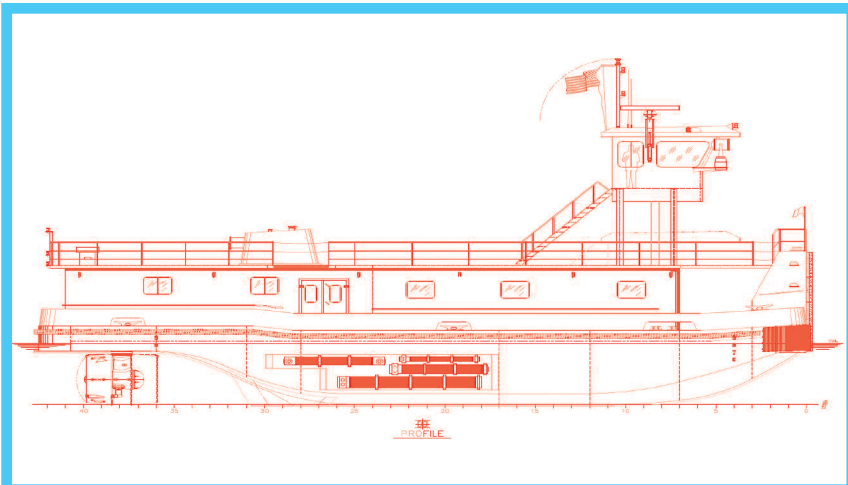

# STEINER CONSTRUCTION COMPANY, INC.

**85' x 34' x 11' 2" Retractable House  
2600 BHP Pushboat  
Tier 3 Cummins QSK38's**

**Currently under construction for the 2020 schedule, 85' x 34' x 11' 2" pushboat with a retractable pilot house. The vessel features include Tier 3 Cummins QSK38's, CAT MTA318 Z-Drives, 65kw Gens**

**New construction 120' x 34' x 11' pushboat for the 2020 build cycle.**

**The vessel can be built to your specifications (bring your own design) or a SCC design.**

**Option of conventional or retractable house, Z-drives or propeller / shaft**