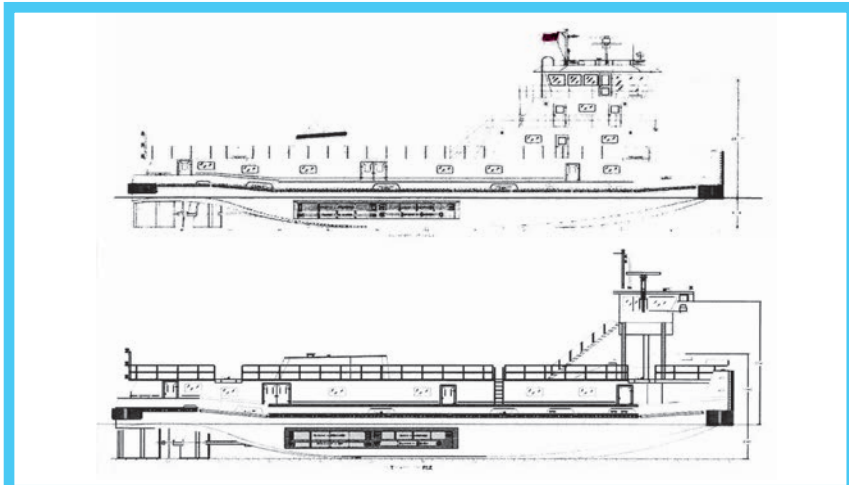

# STEINER CONSTRUCTION COMPANY, INC.

**85' x 34' x 11' 2" Retractable House  
2600 BHP Pushboat  
Tier 3 Cummins QSK38's**

**Currently under construction for the 2020 schedule, 85' x 34' x 11' 2" pushboat with a retractable pilot house. The vessel features include Tier 3 Cummins QSK38's, CAT MTA318 Z-Drives, 65kw Gens**

**New construction 120' x 34' x 11' pushboat for the 2020 build cycle.**

**The vessel can be built to your specifications (bring your own design) or a SCC design.**

**Option of conventional or retractable house, Z-drives or propeller / shaft**