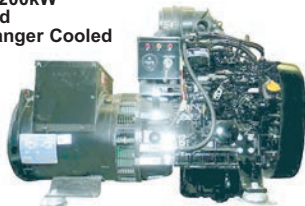

1-800-960-0068 CALL TODAY!

2845 Hwy 311, Schriever, LA 70395

www.mlengine.com

sales@mlengine.com

Gas Inboard / Mud boat

Power train

Up to 44 Horsepower!
Electronic Fuel Injection
ZF Transmission
Air Cooled

Marine Diesel Generators

6kW up to 200kW
Keel Cooled
Heat Exchanger Cooled

YANMAR

Gas and Diesel Pumps

2" - 48" Pumps
Skid Mounted
Trailer Mounted
Dry Prime
Wet Prime

YANMAR

KOHLER

CORNELL

Lo-Lift
SINCE 1895