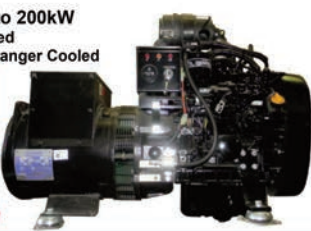

1-800-960-0068 CALL TODAY!

1212 St. Charles St., Houma, Louisiana 70360

www.mlengine.com sales@mlengine.com

Gas Inboard / Mud boat Power train

Up to 44 Horsepower!
Electronic Fuel Injection
ZF Transmission
Air Cooled

Marine Diesel Generators

6kW up to 200kW
Keel Cooled
Heat Exchanger Cooled

YANMAR

Gas and Diesel Pumps

2" - 48" Pumps
Skid Mounted
Trailer Mounted
Dry Prime
Wet Prime

Packaged Generators

6kW up to 800kW
Sound Enclosures
Fuel Tanks
Trailer Mounted
Panels and Accessories