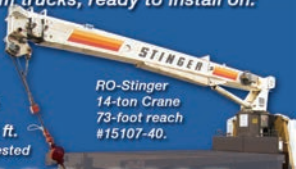

ASHER
SINCE 1914

**NATIONWIDE
DELIVERY
AVAILABLE!**

10•12•15-TON HYDRAULIC CRANES

Removed from trucks, ready to install on:

- BOATS
- BARGES
- TERMINALS

From \$9850.00

40 ft. • 50 ft. • 60 ft.

Expertly Serviced & Tested

RO-Stinger
14-ton Crane
73-foot reach
#15107-40.

855-885-2295 CALL US
TOLL-FREE!

www.alasher.com