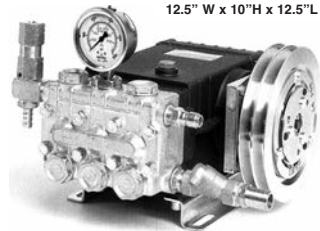

The Pressure Is On Board!

Clean traps catch more • Our pressure washers are proven.

19" W x 10" H x 12.5" L

Hydraulic Pressure Washer

12.5" W x 10" H x 12.5" L

**Belt-driven Pressure Washer
w/ Electric Clutch**

Coastal Hydraulics Pressure Washers

Hydraulic Operated or Belt Driven with Electric Clutch

- ***Triplex Plunger Pump • Forged Brass Head***
- ***Ceramic Plungers • For use with fresh or salt water***
- ***Hydraulic Requirements 12 GPM @ 1,500 PSI***
- ***Pressure Washer Output 4.5 GPM @ 3,000 PSI***

Basic System Includes:

- (1) Hydraulic operated plunger pump
- (1) SS Pressure Gauge
- (1) Pressure Relief Valve
- (1) Bronze & SS water inlet strainer (Cleanable)
- (1) 24" Wand with Dirt Killer Turbo Nozzle
- (1) 50' High Pressure Hose
- (2) Brass Quick Disconnects
- (1) Hydraulic Flow Regulator (Hydraulic only)
- (1) Check Valve (Hydraulic only) Electric Clutch
(Belt Driven only)