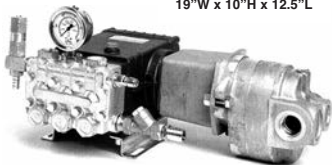

The Pressure Is On Board!

Clean traps catch more • Our pressure washers are proven.

19" W x 10" H x 12.5" L

Hydraulic Pressure Washer

12.5" W x 10" H x 12.5" L

**Belt-driven Pressure Washer
w/ Electric Clutch**

Coastal Hydraulics Pressure Washers

Hydraulic Operated or Belt Driven with Electric Clutch

- ***Triplex Plunger Pump • Forged Brass Head***
- ***Ceramic Plungers • For use with fresh or salt water***
- ***Hydraulic Requirements 12 GPM @ 1,500 PSI***
- ***Pressure Washer Output 4.5 GPM @ 3,000 PSI***

Basic System Includes:

- (1) Hydraulic operated plunger pump
- (1) SS Pressure Gauge
- (1) Pressure Relief Valve
- (1) Bronze & SS water inlet strainer (Cleanable)
- (1) 24" Wand with Dirt Killer Turbo Nozzle
- (1) 50' High Pressure Hose
- (2) Brass Quick Disconnects
- (1) Hydraulic Flow Regulator (Hydraulic only)
- (1) Check Valve (Hydraulic only) Electric Clutch
(Belt Driven only)