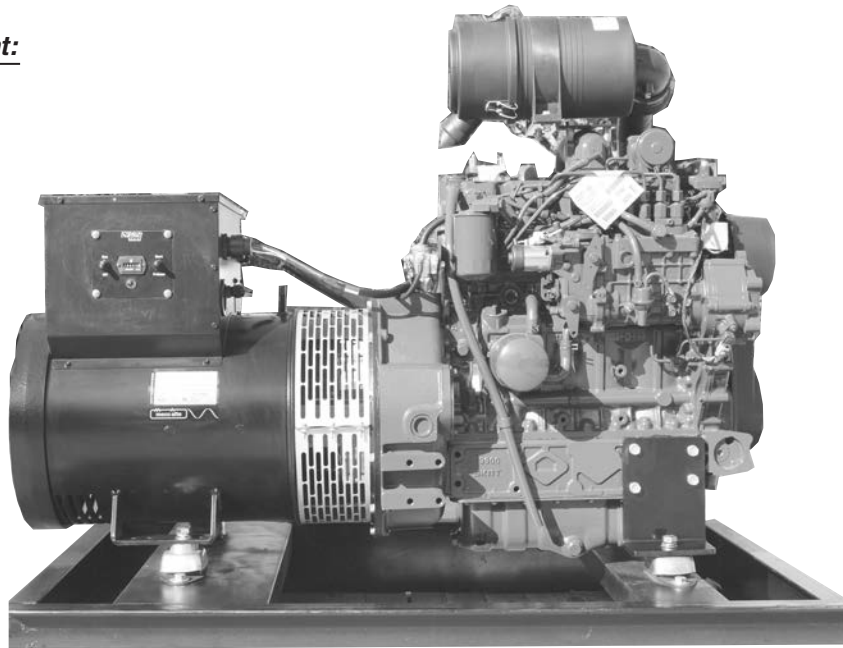

Kubota

1800 RPM Standard Equipment:

- Kubota Diesel Engine
- 12 Volt Electric Starter
- 12 Volt Battery Charging Alternator
- Automatic Engine Shutdown for Low Oil Pressure / High Coolant Temperature
- Fuel Filter
- Built in Fuel Transfer Pump
- Dry Air Cleaner
- Heavy Duty Steel Frame with Isolation Mounts
- High Ambient Radiator Cooling
- MeccAlte Industrial Generator
- Brushless Exciter
- Unit Mounted Solid State Voltage Regulator
- Ship-loose Muffler with Raincap
- Toggle Switch Start
- Engine Hour Meter
- 3 Year Kubota Engine Warranty
- EPA Tier 4i Compliant

KK4-50.0 kW

Optional Equipment:

- Sound / Weather Enclosures
- Auto Start / Stop
- ATS
- Fuel Tanks
- Block Heater
- Critical Silencers
- Gauge Panels
- RACOR Filters
- Circuit Breakers

KEEL COOLED MODELS

MODEL	PRICE	MODEL	PRICE
--------------	--------------	--------------	--------------

DRY EXHAUST MANIFOLD

KK3-7.0KW	\$ 5,891	KK4-21.0KW	\$ 9,634
KK3-8.5KW	6,321	KK4-25.0KW	9,955
KK3-9.5KW	6,542	KK4-30.0KW	10,406
KK4-12.5KW	7,245	KK4-40.0KW	14,506
KK4-15.0KW	8,306	KK4-50.0KW	15,708
KK4-17.5KW	8,511	JD4-60.0KW	17,627