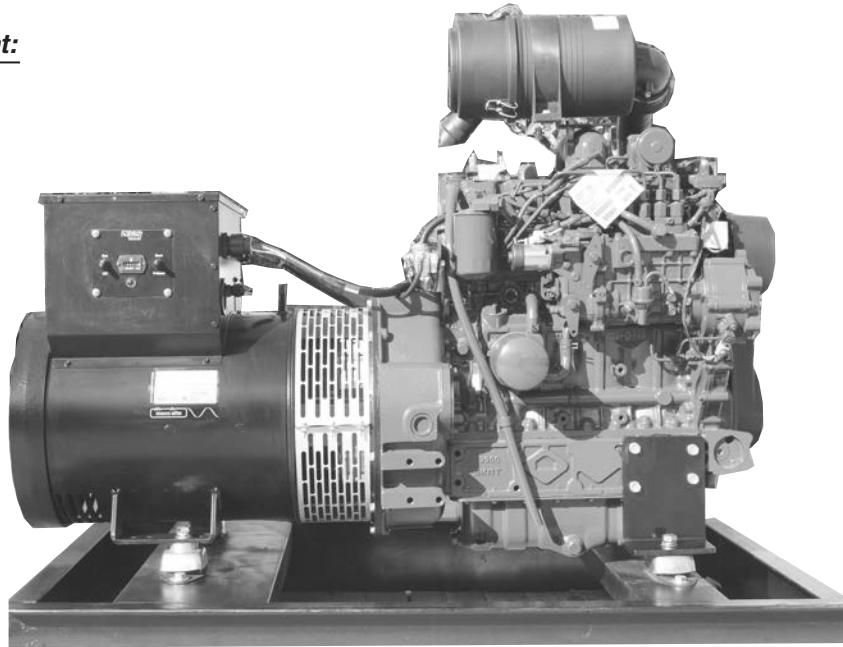

# Kubota

## 1800 RPM Standard Equipment:

- Kubota Diesel Engine
- 12 Volt Electric Starter
- 12 Volt Battery Charging Alternator
- Automatic Engine Shutdown for Low Oil Pressure / High Coolant Temperature
- Fuel Filter
- Built in Fuel Transfer Pump
- Dry Air Cleaner
- Heavy Duty Steel Frame with Isolation Mounts
- High Ambient Radiator Cooling
- MeccAlte Industrial Generator
- Brushless Exciter
- Unit Mounted Solid State Voltage Regulator
- Ship-loose Muffler with Raincap
- Toggle Switch Start
- Engine Hour Meter
- 3 Year Kubota Engine Warranty
- EPA Tier 4I Compliant

**KK4-50.0 kW**

## KEEL COOLED MODELS

<i>MODEL</i>	<i>PRICE</i>	<i>MODEL</i>	<i>PRICE</i>
<b>DRY EXHAUST MANIFOLD</b>			
KK3-7.0KW	\$ 5,891	KK4-21.0KW	\$ 9,634
KK3-8.5KW	6,321	KK4-25.0KW	9,955
KK3-9.5KW	6,542	KK4-30.0KW	10,406
KK4-12.5KW	7,245	KK4-40.0KW	14,506
KK4-15.0KW	8,306	KK4-50.0KW	15,708
KK4-17.5KW	8,511	JD4-60.0KW	17,627