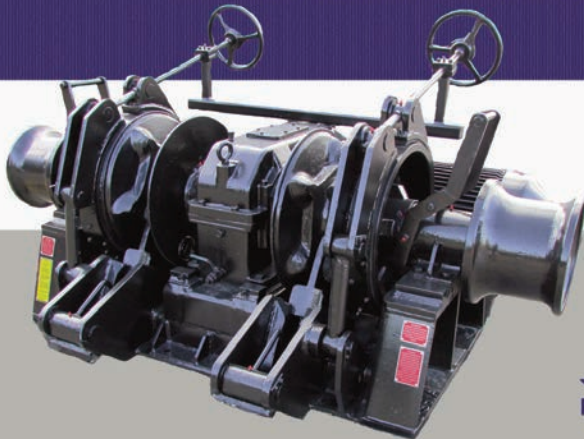

FOR SALE

Refurbished McElroy MDW-125-30E Electric Double Anchor Windlass
ABS CERTIFIED

Heavy duty fabricated steel frame with integral chain stoppers
Cast Steel Navy Standard 5 pocket wildcats sized for 1-1/4" stud link anchor chain
(2) Two 12" cast steel catheads keyed to main shaft
Performance - 17,400 lbs line pull at 45 FPM
Electrical Requirments - 30 HP, 460 V 3 PH, 60 HZ