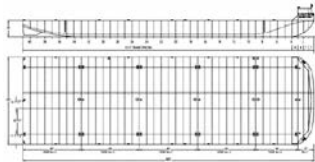

LAKE ERIE  
SHIP REPAIR &  
FABRICATION, LLC

**CUSTOM BUILT TURNKEY  
TRUCKABLE MARINE EQUIPMENT:**

*Small Barges, Work Tugs,  
Pushboats, Ferries, Research Vessels,  
Industrial Steel &  
Aluminum Fabrication*